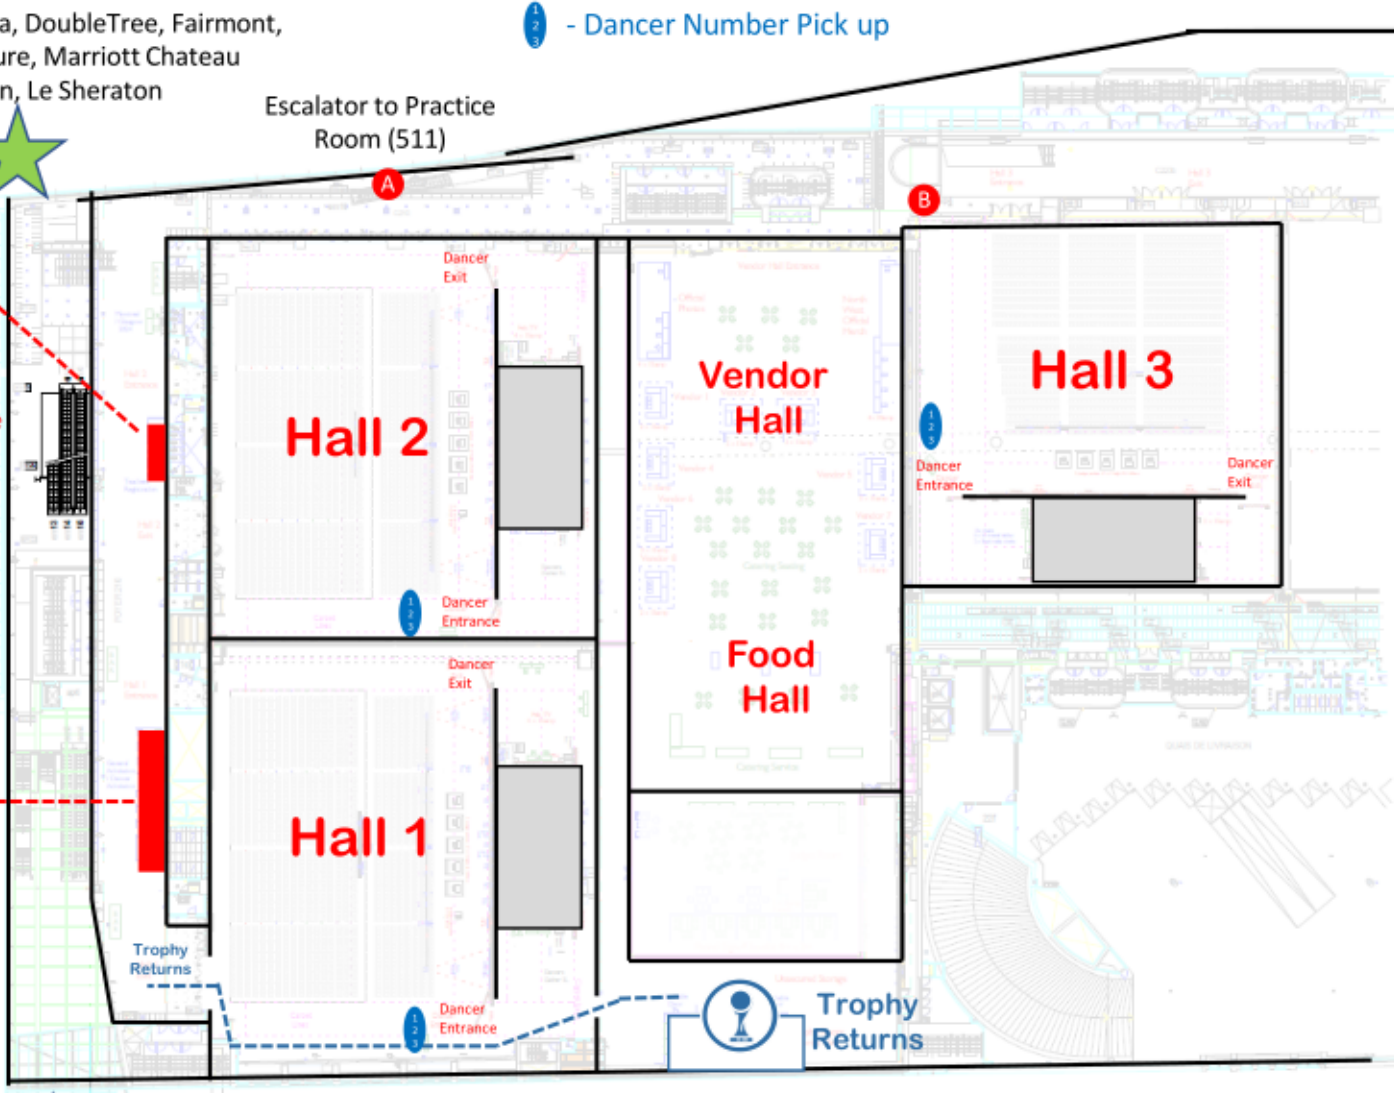

Entrance from: Delta, DoubleTree, Fairmont,  
Hotel Bonaventure, Marriott Chateau  
Champlain, Le Sheraton

Escalator to Practice  
Room (511)

 - Dancer Number Pick up

Entrance from: Holiday Inn,  
Hyatt Place

CLRG Teacher  
Registration

Entrance  
from  
level 1

General  
Admissions  
&  
Dancer  
Registration

Trophy  
Returns

Entrance from: InterContinental, Le Westin,  
Embassy Suites, SpringHill Suites

This building has multiple addresses and entrances. The  
best address for Taxi/Rideshare Drop-off is: 1001 Place  
Jean-Paul-Riopelle (by the green star).